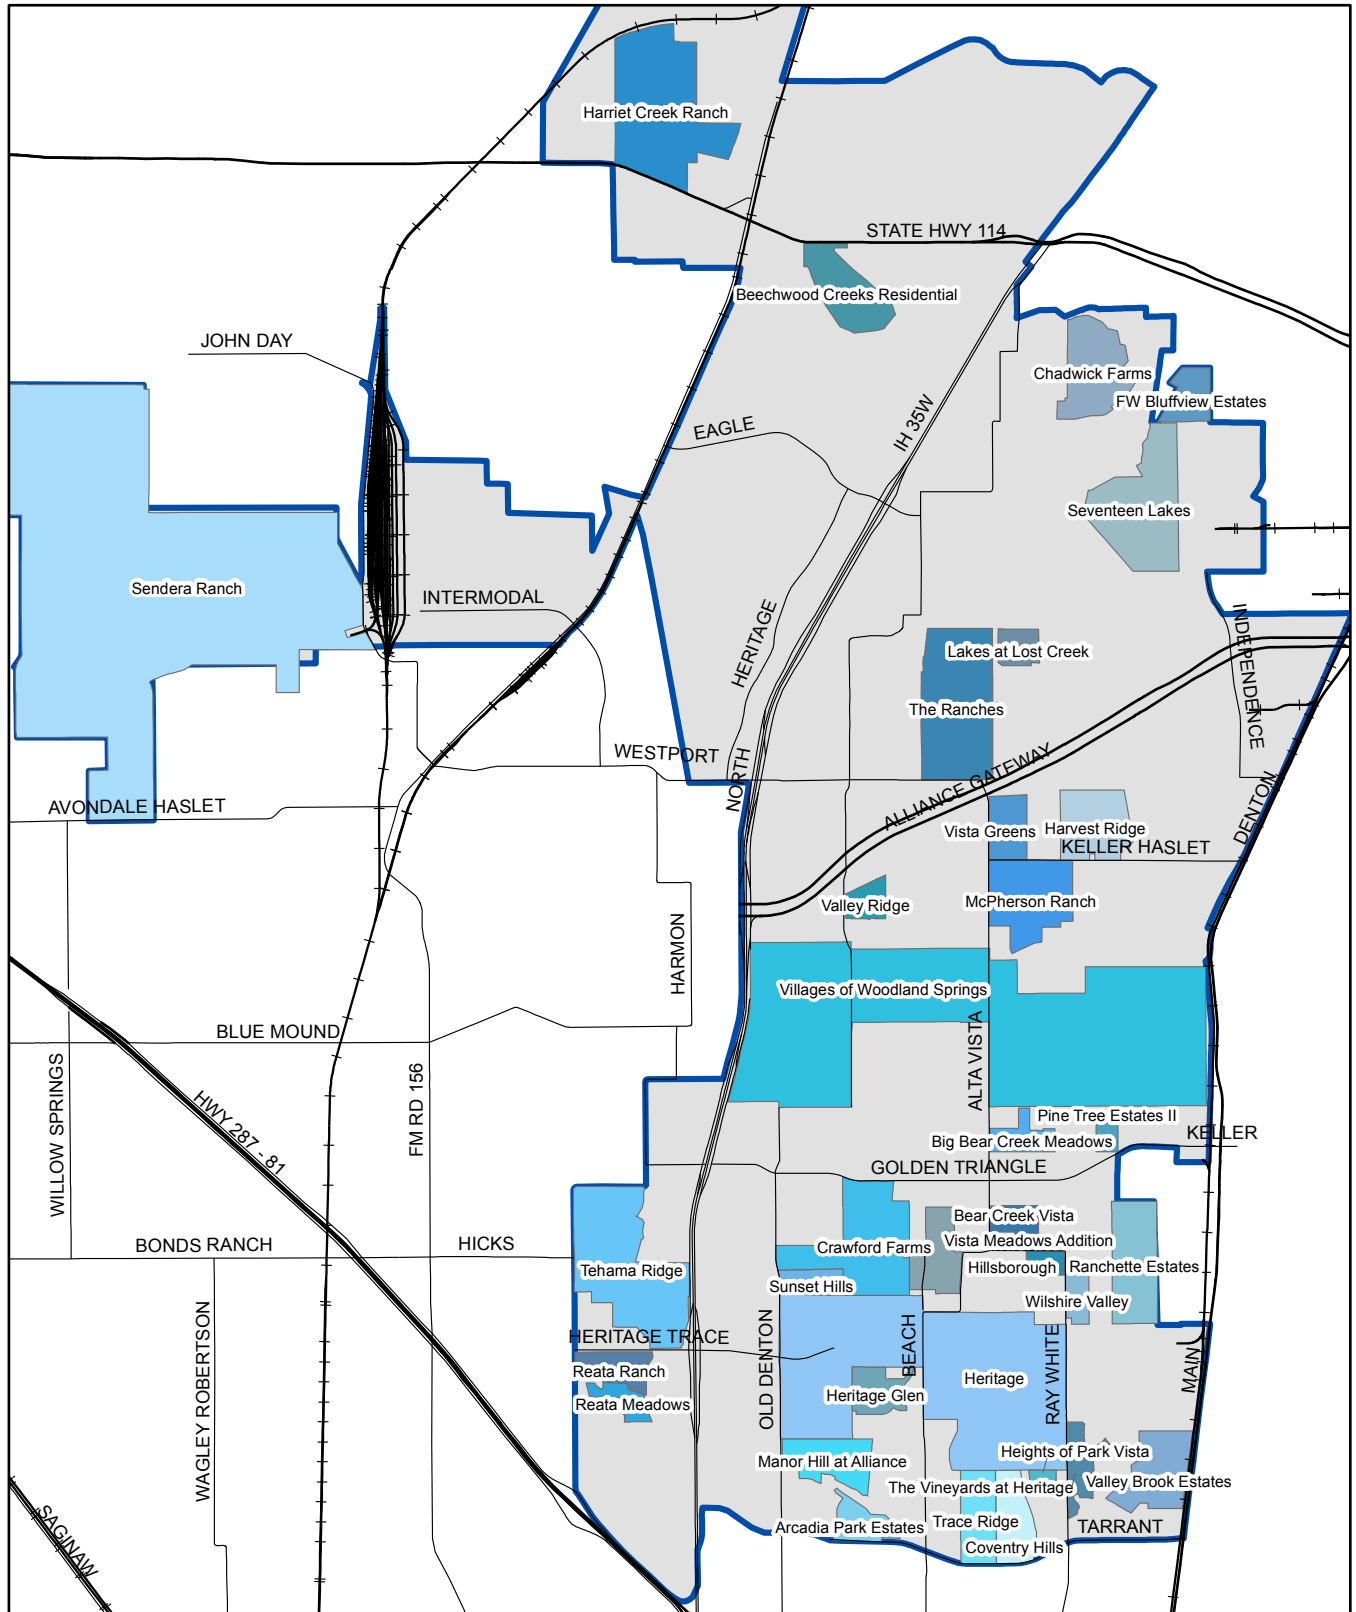

North Fort Worth Alliance

May 2016 | City of Fort Worth Community Engagement Office | BCram

Legend

- NFWA Boundaries
- Railroads