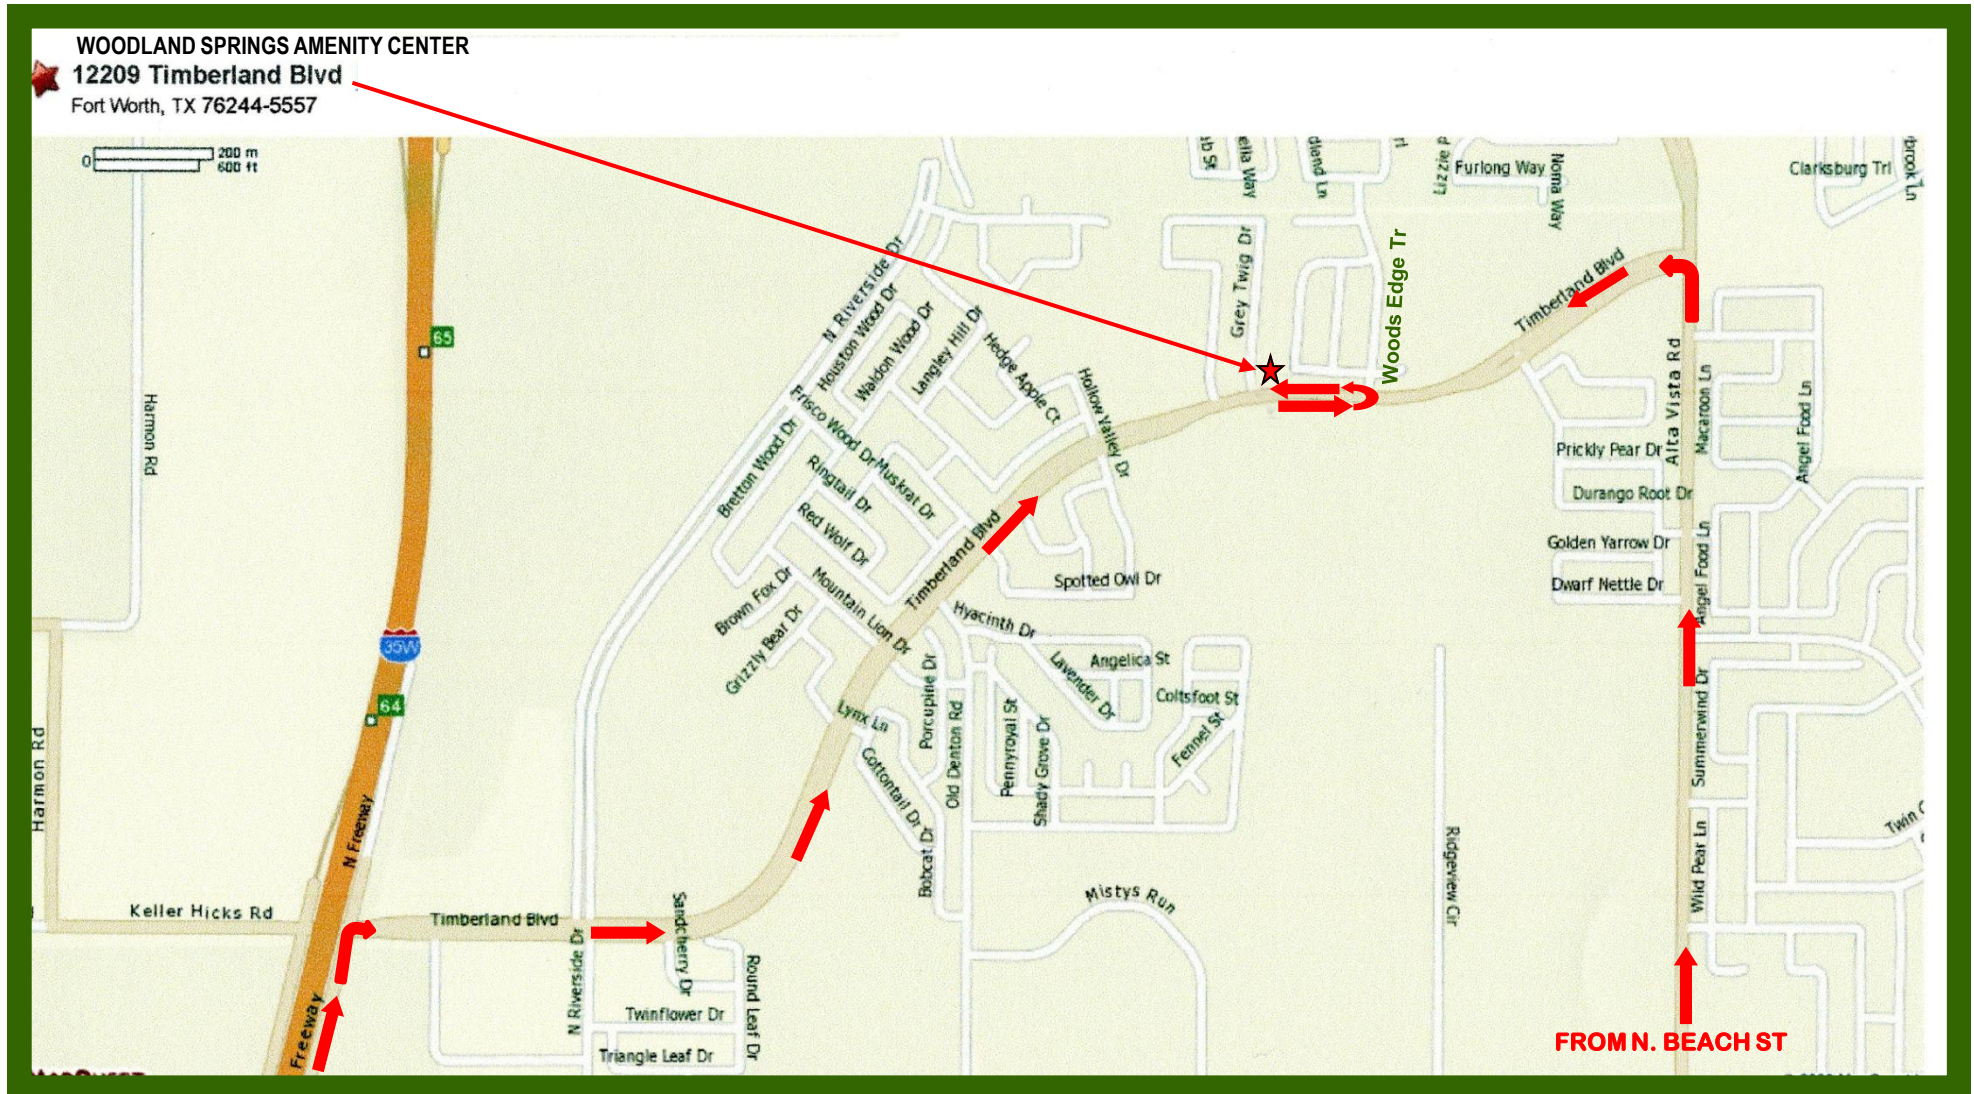

VILLAGES OF WOODLAND SPRINGS (VOWS) AMENITY CENTER

1. Go north on I35W and take Exit 64, Golden Triangle /Keller Hicks
2. Stay on the access road past Golden Triangle. Take the next right on Timberland Blvd.
3. Stay on Timberland Blvd until you come to the light at Woods Edge Trail. Turn back westbound on Timberland
4. Within a few hundred feet and before you get to the next intersection, the Amenity Center will be on your right. It sets back off the road somewhat and can be a little difficult to see at night. If you have troubles, call Lance at 817-228-7290

1. Take N. Beach St. until you reach Alta Vista Rd. Take Alta Vista northbound.
2. Continue on Alta Vista past Keller-Hicks Rd, then turn left from Alta Vista onto Timberland Blvd.
3. Shortly after you pass the light at Woods Edge Trail you will see the Amenity Center on the right. Turn into the parking lot.